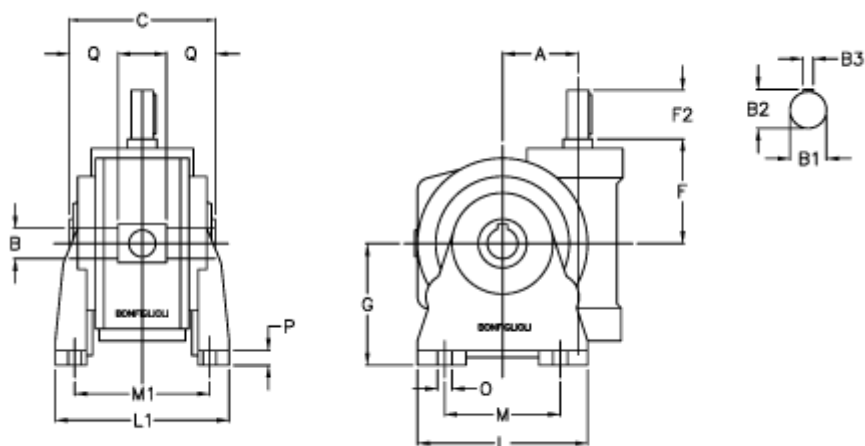

Article number: 3901044014300

Description: Worm gear with solid input shaft
VF 44V-14-HS

Measures

a	= 44.6	F2 = 30	Q = 24.5
B	= 18	g = 72	
B1	= 11	L = 90	
B2	= 12.5	L1 = 98	
B3	= 4	m = 52	
C	= 64	M1 = 81.0	
Description = VF 44V-xx-HS		O = 8.5	
F	= 54.0	P = 10	